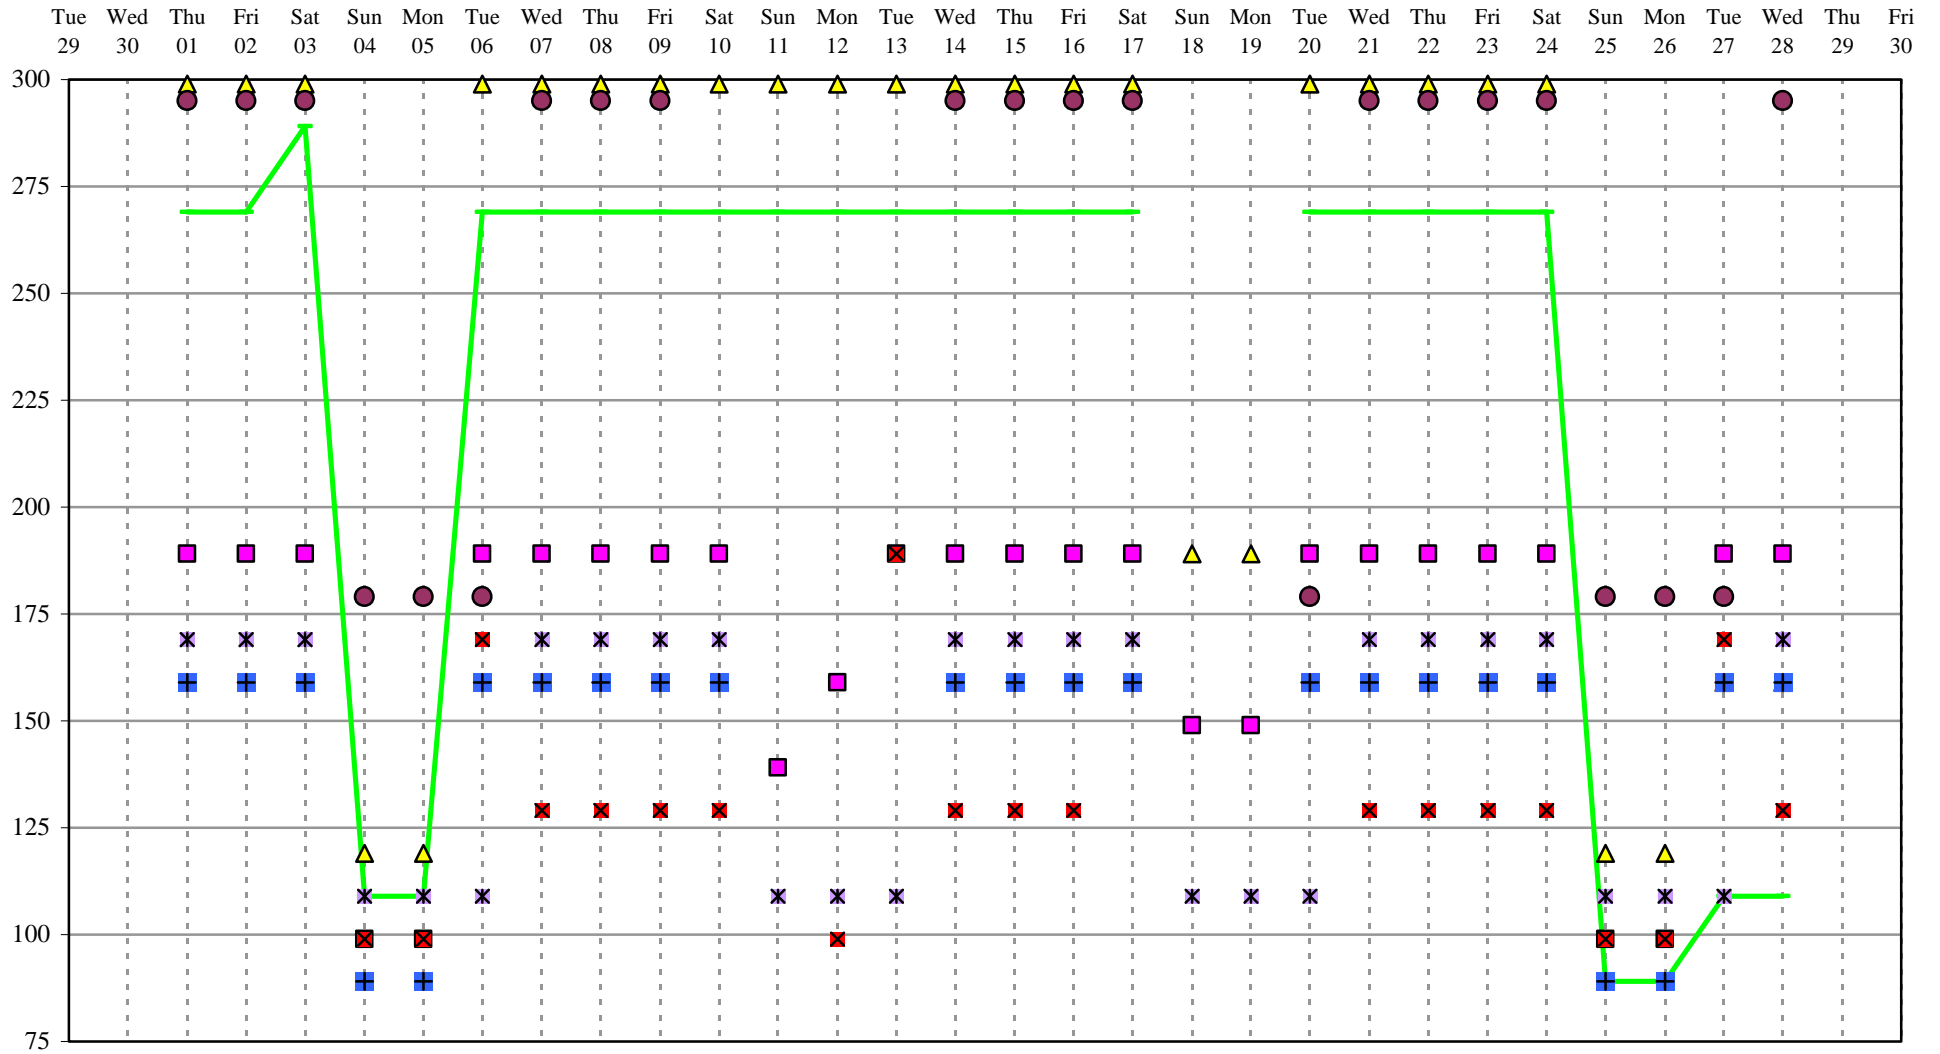

LOW RATE COMPARISON

OUR HOTEL

Sold-Out dates are not plotted. Rates that are too high in proportion are plotted on the maximum value of this graph. Some symbols may be hidden behind another.